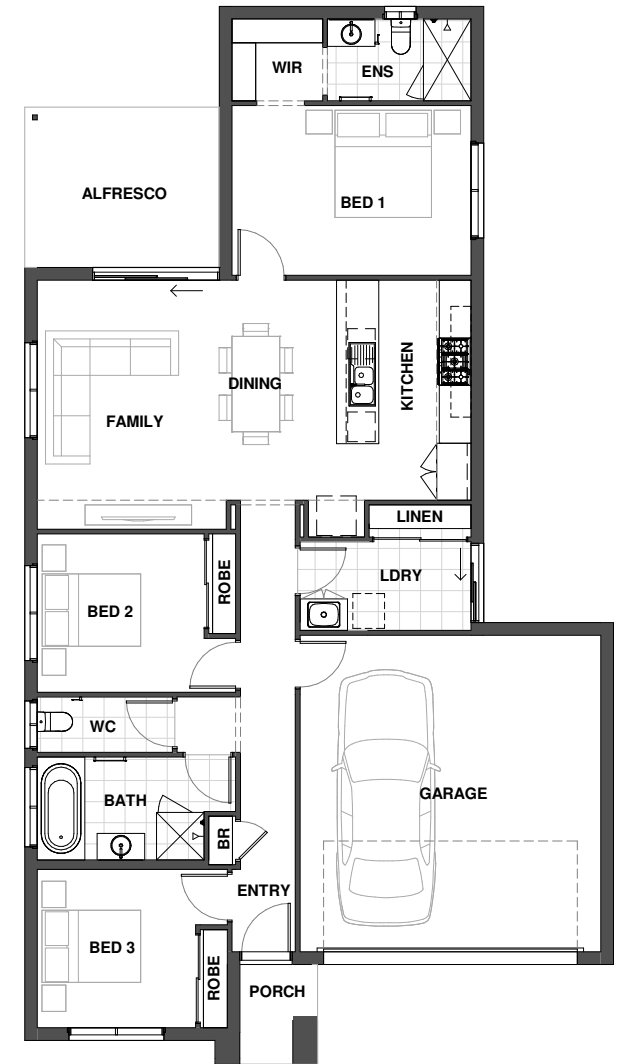

MARNE 176

| | | | |
|-----------------|-------------|----------------|-------------|
| ALFRESCO | 3.7m x 3.0m | DINING | 4.2m x 1.6m |
| BED 1 | 4.5m x 3.2m | FAMILY | 4.7m x 3.6m |
| BED 2 | 3.2m x 3.0m | GARAGE | 6.0m x 5.7m |
| BED 3 | 3.0m x 3.0m | KITCHEN | 4.2m x 3.1m |

| | | | |
|-------------------------|--------------------|---------------------|-------------------|
| MIN LOT FRONTAGE | HOUSE WIDTH | HOUSE LENGTH | HOME SIZE |
| 12.5m | 11.16m | 20.05m | 176m ² |

FOR THE LIFE YOU LOVE